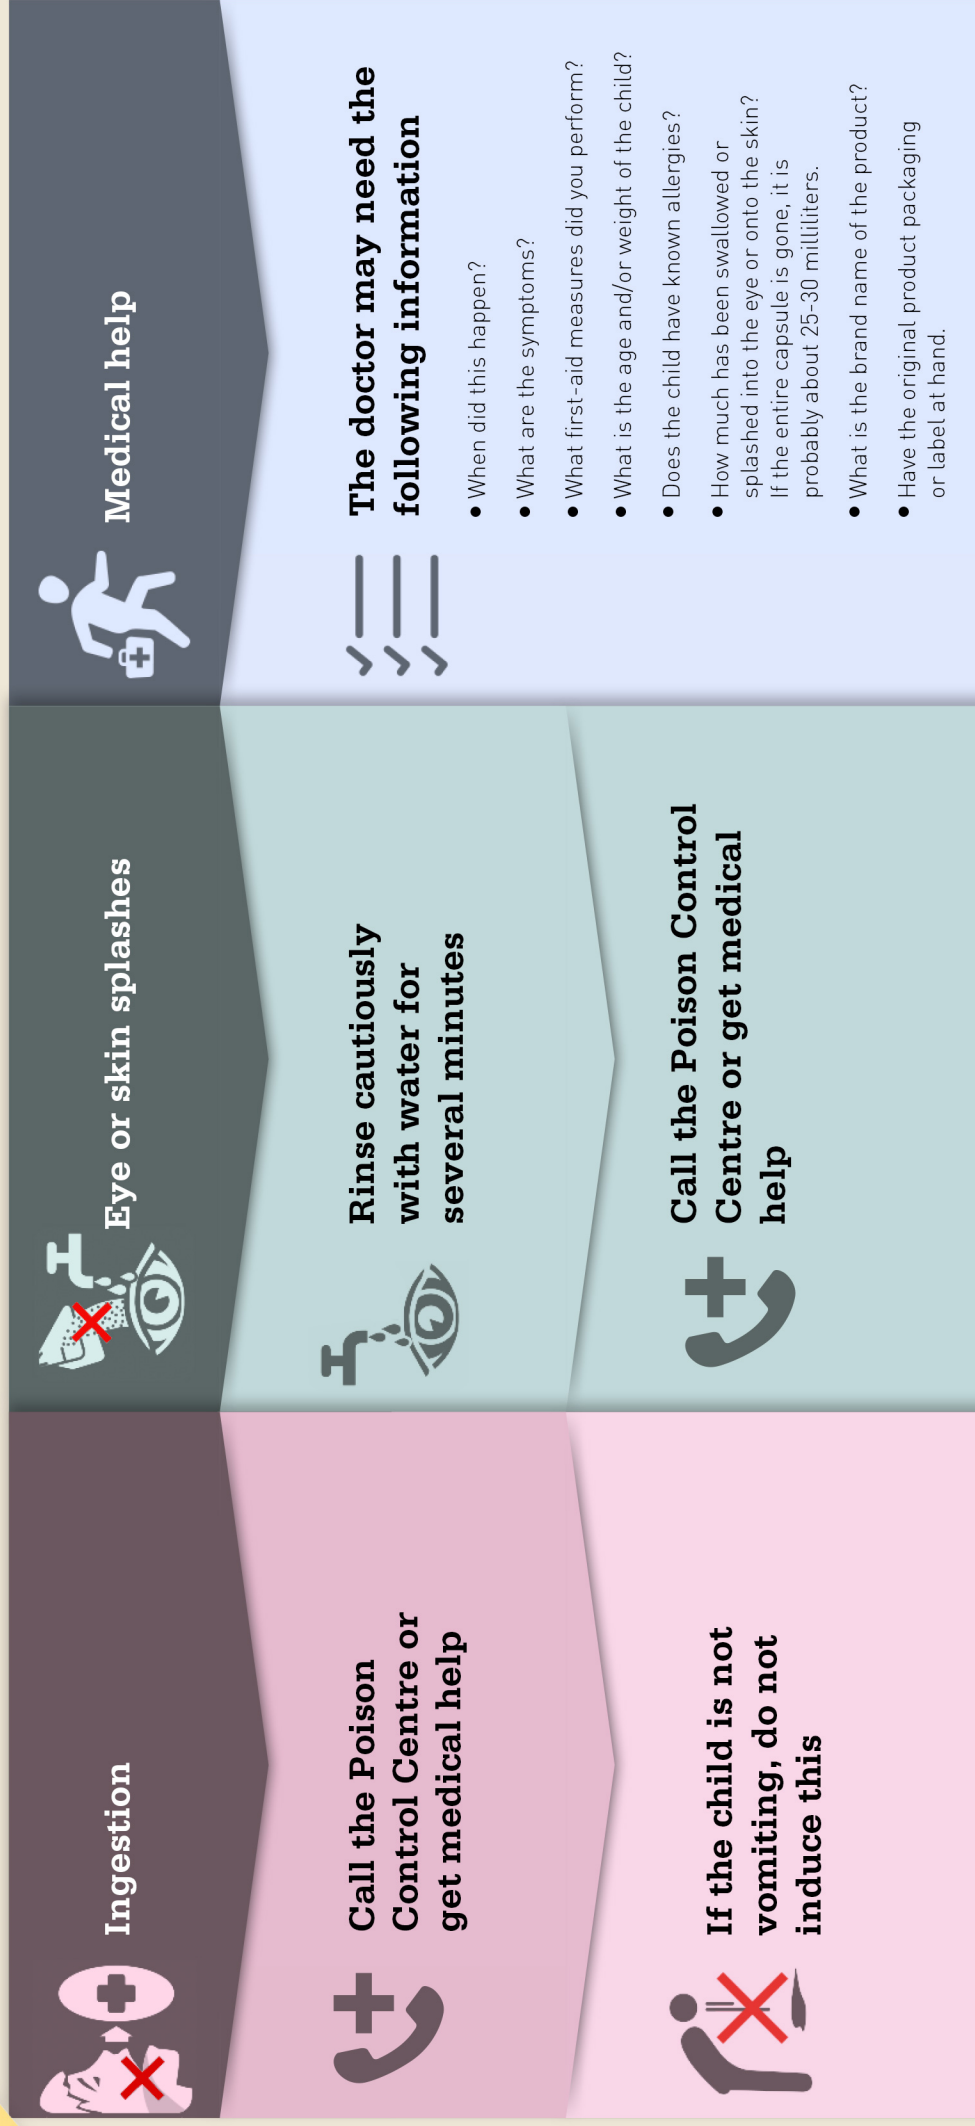

What to do in case of an emergency

Try to stay calm to help your child

How to contact the Poison Control Centre (Belgium)

 070 245 245